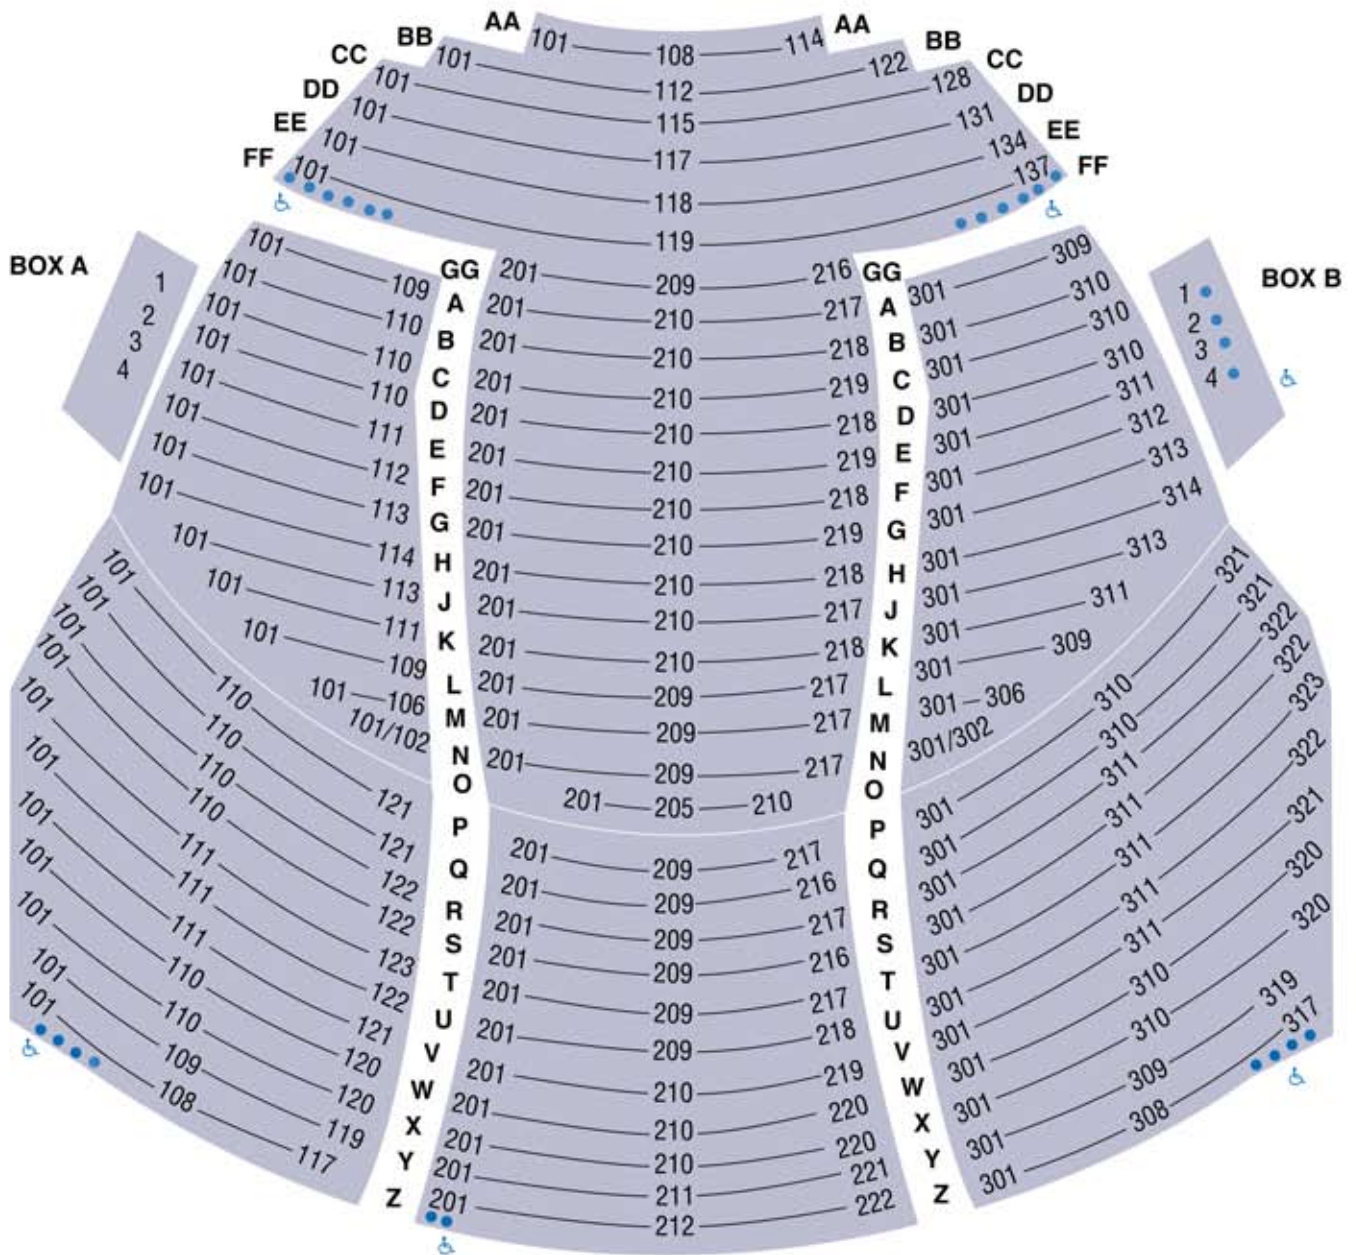

STAGE

Box Seats

Box Seats

ORCHESTRA

LOGE

BALCONY

-  ORCHESTRA
-  LOGE
-  BALCONY

Aronoff Center
Procter & Gamble Hall

STAGE

**Aronoff Center
Procter & Gamble Hall
Orchestra Level**

STAGE

**Aronoff Center
Procter & Gamble Hall
Loge Level**

STAGE

BOX A

1
2
3
4

BOX B

1
2
3
4

BOX C

1
2
3
4

BOX D

1
2
3
4

BOX E

1
2
3
4

BOX F

1
2
3
4

**Aronoff Center
Procter & Gamble Hall
Balcony Level**