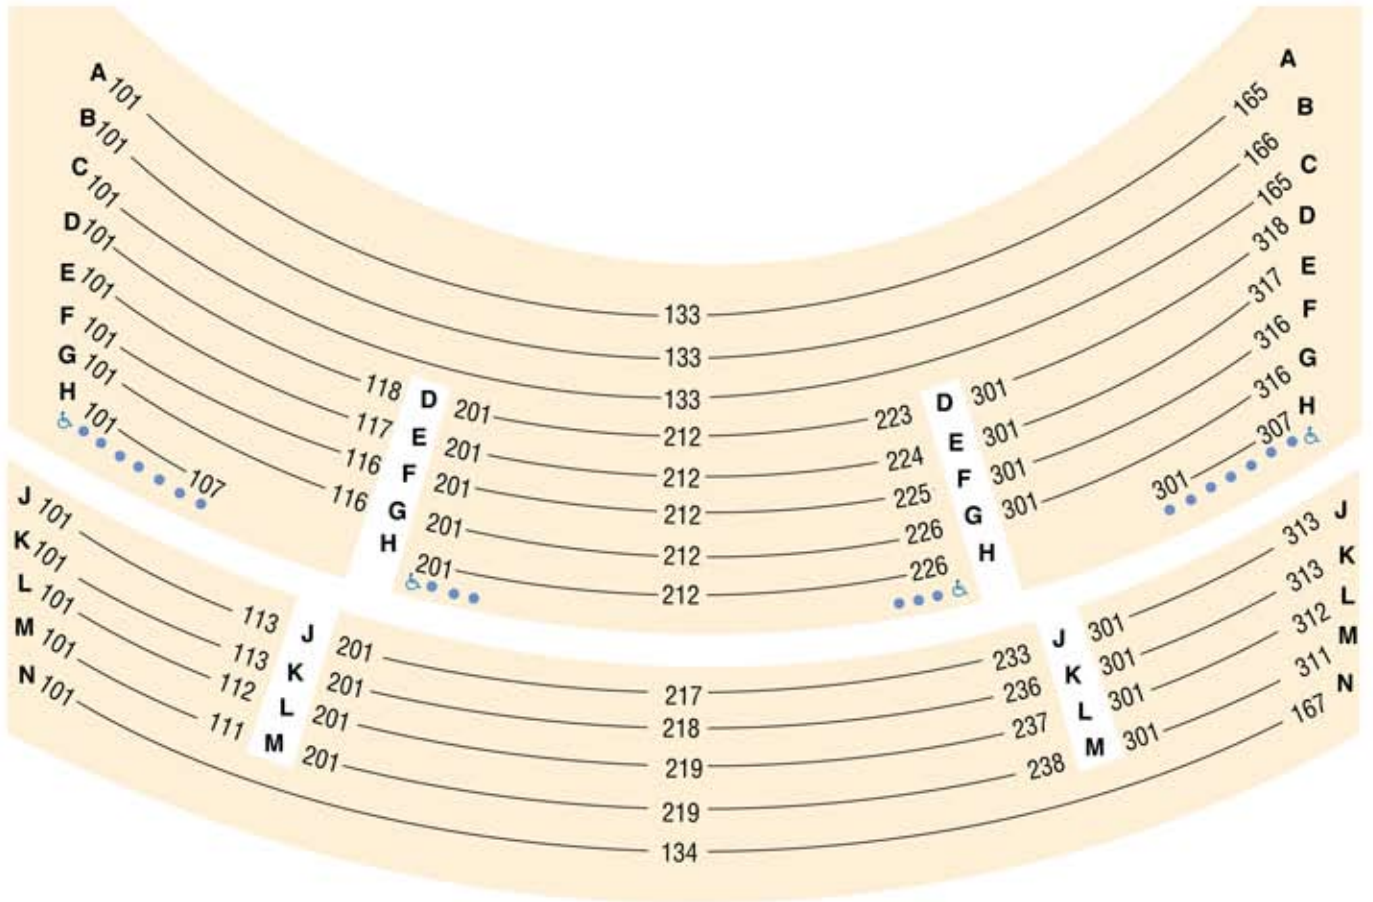

STAGE

**Aronoff Center
Procter & Gamble Hall
Orchestra Level**

STAGE

**Aronoff Center
Procter & Gamble Hall
Loge Level**

STAGE

BOX A

1
2
3
4

BOX B

1
2
3
4

BOX C

1
2
3
4

BOX D

1
2
3
4

BOX E

1
2
3
4

BOX F

1
2
3
4

**Aronoff Center
Procter & Gamble Hall
Balcony Level**