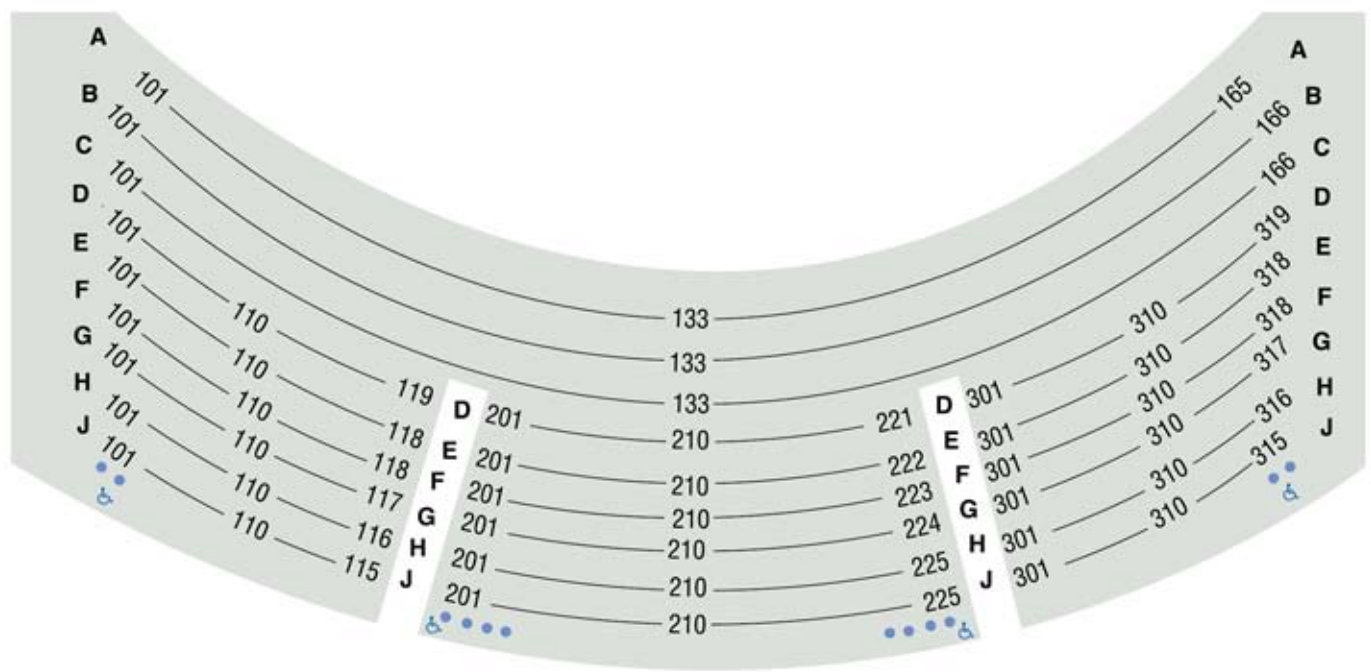

STAGE

Box Seats

Box Seats

ORCHESTRA

LOGE

BALCONY

-  ORCHESTRA
-  LOGE
-  BALCONY

Aronoff Center
Procter & Gamble Hall

STAGE

**Aronoff Center
Procter & Gamble Hall
Orchestra Level**

STAGE

**Aronoff Center
Procter & Gamble Hall
Loge Level**

STAGE

BOX A

1
2
3
4

BOX B

1
2
3
4

BOX C

1
2
3
4

BOX D

1
2
3
4

BOX E

1
2
3
4

BOX F

1
2
3
4

**Aronoff Center
Procter & Gamble Hall
Balcony Level**