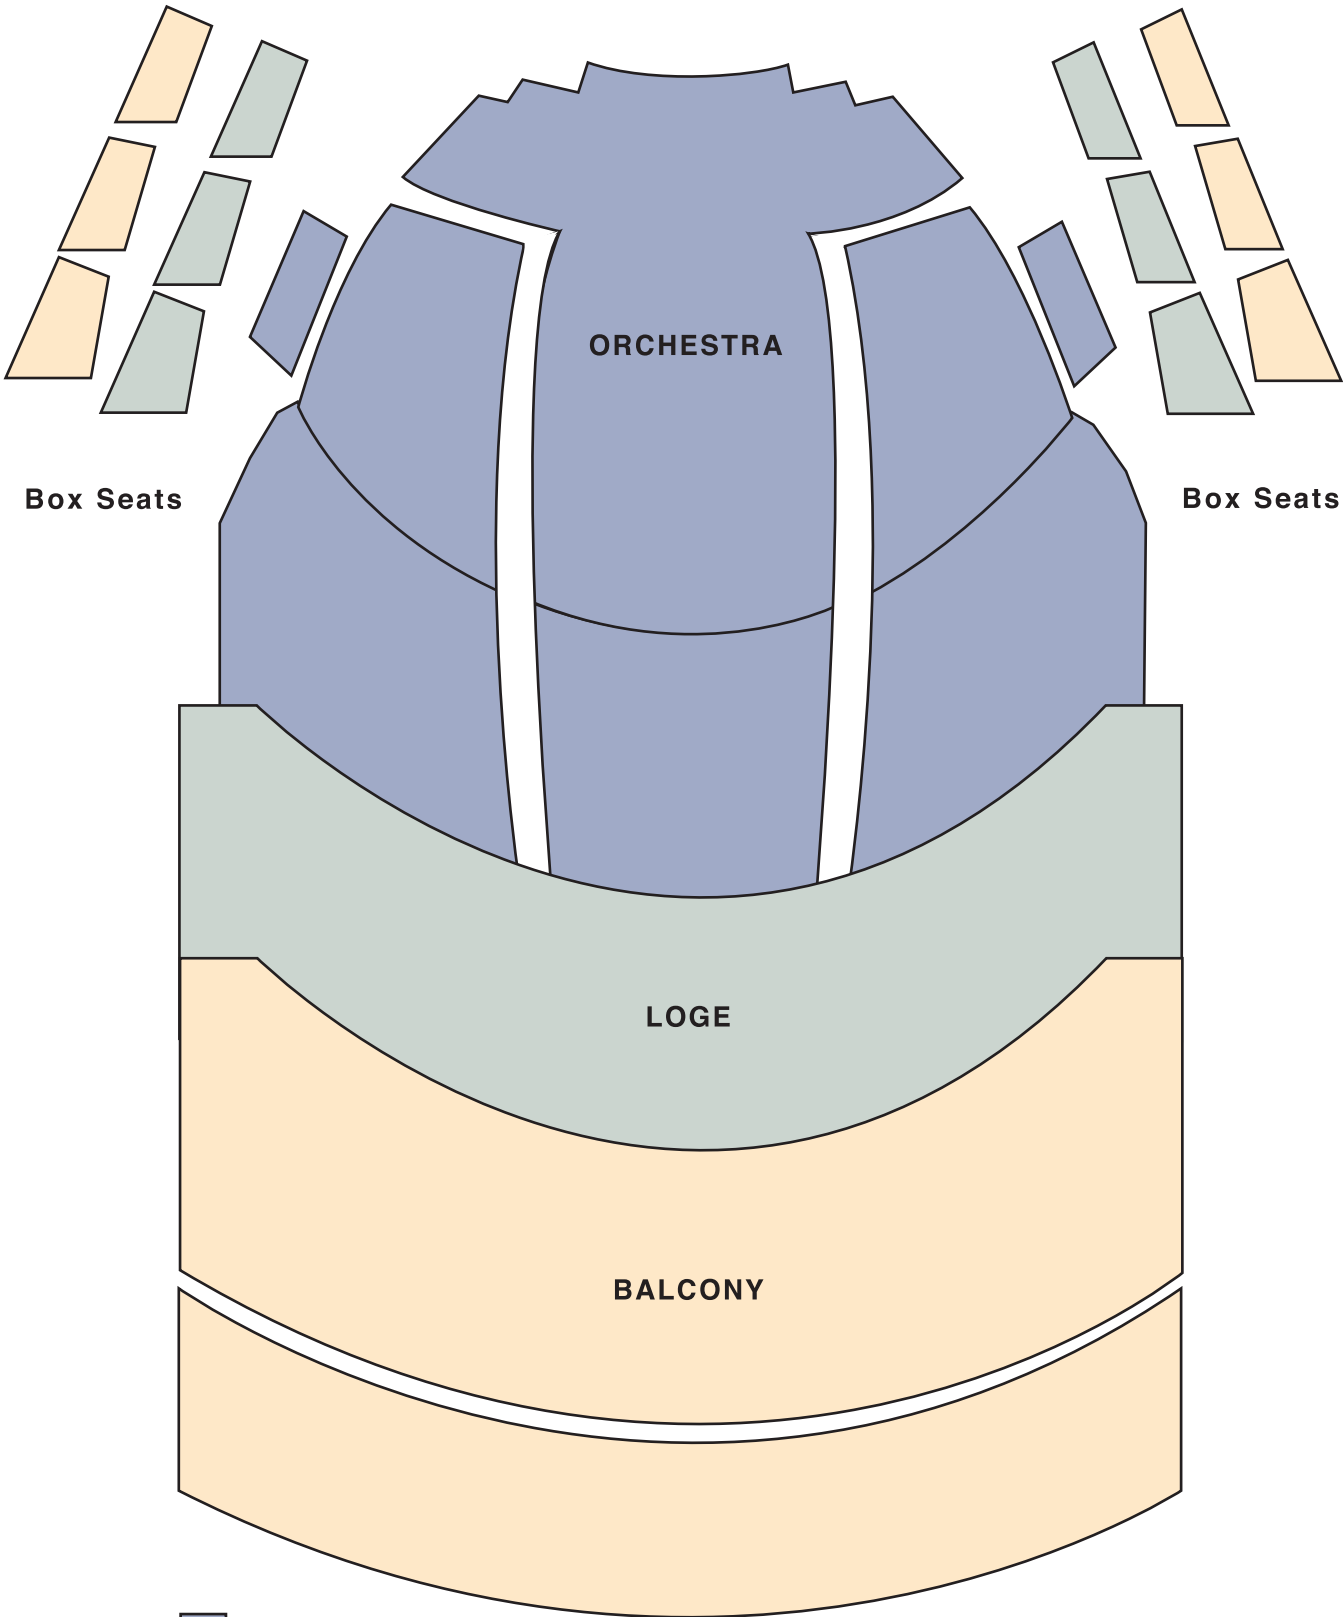

STAGE

Box Seats

Box Seats

ORCHESTRA

LOGE

BALCONY

-  ORCHESTRA
-  LOGE
-  BALCONY

Aronoff Center
Procter & Gamble Hall

STAGE

**Aronoff Center
Procter & Gamble Hall
Orchestra Level**

STAGE

**Aronoff Center
Procter & Gamble Hall
Loge Level**

STAGE

BOX A

1
2
3
4

BOX B

1
2
3
4

BOX C

1
2
3
4

BOX D

1
2
3
4

BOX E

1
2
3
4

BOX F

1
2
3
4

**Aronoff Center
Procter & Gamble Hall
Balcony Level**